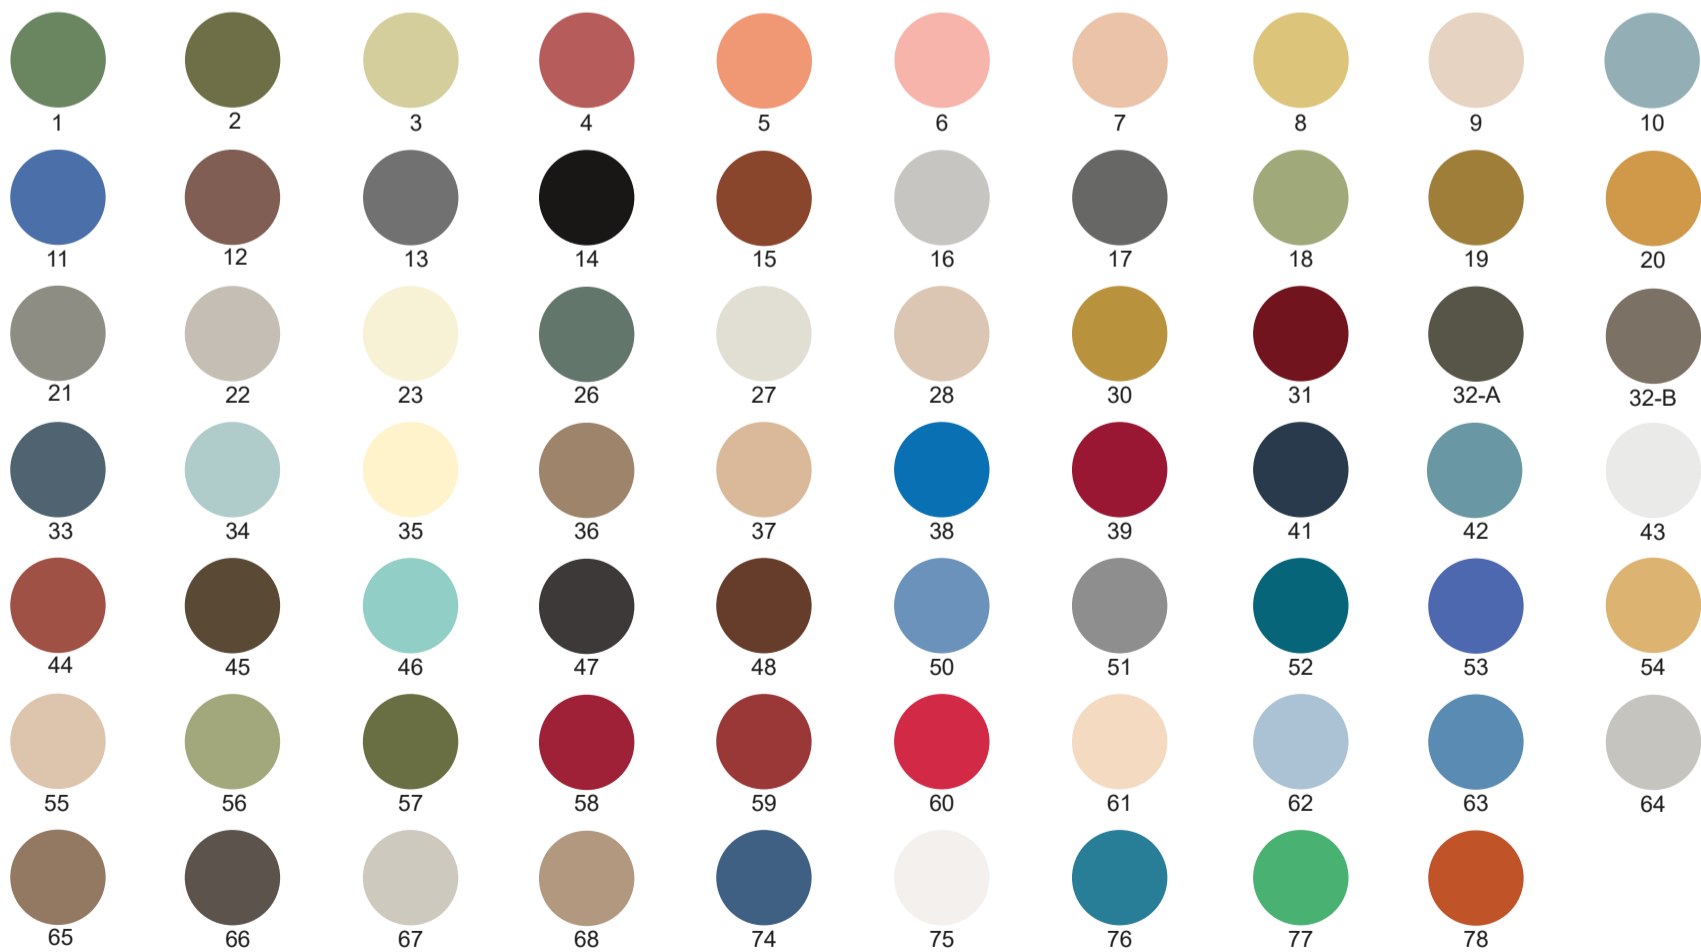

• **Colour fastness to dry and wet crocking - 4** | Solidez del color al secado en húmedo y seco - 4 | Solidez des couleurs au séchage humide et sec - 4.

• **Colour fastness to light AATCC 16.3 after 300 hours - 4** | Solidez del color a la luz AATCC 16.3 despues de 300 horas | Solidez des couleurs à la lumière AATCC 16.3 après 300 heures.

NOW CARPETS MIDDLE EAST
Dubai: info@nowcarpets.ae
G-058, Techno hub 1, Silicon oasis,
Dubai, United Arab Emirates

Poms digital colors

*This is an approximate color reference. The colors can change in different screen.

Outdoor color textures

Outdoor digital colors

*This is an approximate color reference. The colors can change in different screen.