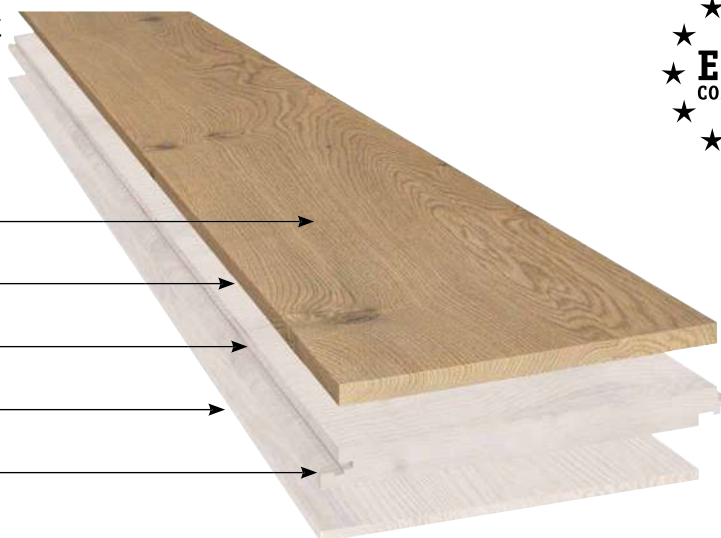

### 3-layer ready made parquet with bevel on 2 or 4 sides

Wood moisture 7 % (+/- 2 %),

Oxidative oiled surface

Toplayer oak, approx. 3 mm

Middlelayer 9 mm

Backing 2 mm

Drop Down connection

Packing unit	Collection Classic	(maximum 25% short length per package)	
<i>14/3 x 190 x 1,900 mm</i>	8 Planks	= 1 Box	= 2.888 m <sup>2</sup>
	40 Boxes	= 1 Pallet	= 115.520 m <sup>2</sup>
	12 Pallets	= 20' Container	= 1,386.240 m <sup>2</sup>
	24 Pallets	= 40' Container	= 2,772.480 m <sup>2</sup>
<i>15/3 x 189 x 1,900 mm</i>	8 Planks	= 1 Box	= 2.8728 m <sup>2</sup>
	40 Boxes	= 1 Pallet	= 114.912 m <sup>2</sup>
	12 Pallets	= 20' Container	= 1,378.944 m <sup>2</sup>
	24 Pallets	= 40' Container	= 2,757.888 m <sup>2</sup>