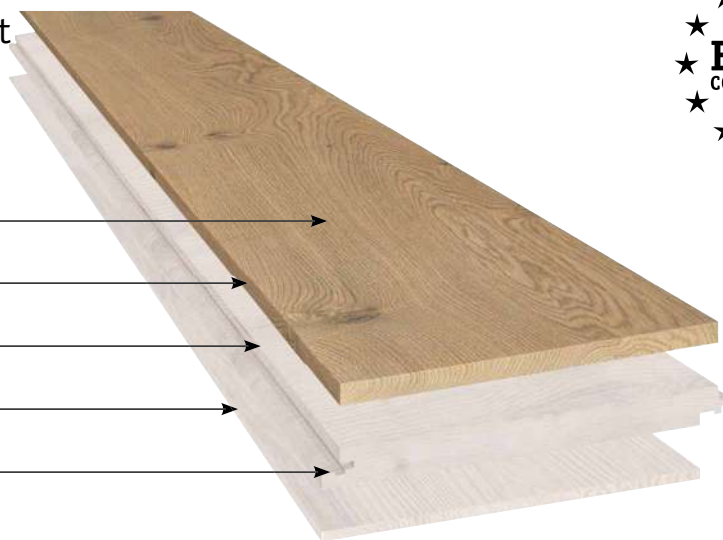

COLLECTION TRADITIONAL XL

Product structure and technical data

The Collection TRADITIONAL XL beautifully places natural originality at your feet. This collection contains generous castle floorboards in rustic assortment. The five noble color variations are treated with natural oil ready for use. Thanks to the attractive length-width ratio of 2,200 x 260mm, each plank has a special aura that can be felt in every room. Whether the noble appearance of oak in

white or in a warm chocolate tone - this collection is lived individualism and brings a lot of freedom into the living room.

Thanks to the patented drop-down-click system, the floor can also be laid quickly, cleanly and very easily.

Specification

Classic Oak single plank

Grading

Rustic: knotty sorting with sapwood content

Surface

Oil coated with natural oil oxidative

Transparent oiled with SafeTOP® technology

Packing

Neutral, wrap-around packaging, with product sticker affixed to the front. Installation instructions and care instructions are included in every other package.

Thermal conductivity

0.14 W/mK

Thermal transmittance

0.12 m² K/W

3-layer ready made parquet with bevel on 4 sides

Wood moisture 7 % (+/- 2 %),

Oxidative oiled surface

wear layer of Oak, approx. 4 mm

Middlelayer 9 mm

Backing 2 mm

Drop Down connection

DROP DOWN

Packing unit	Collection Traditional XL	(maximum 1 layer short length per package)	
15/4 x 260 x 2,200 mm	6 Stück	= 1 Paket	= 3.432 m²
	33 Pakete	= 1 Palette	= 113.256 m²
	12 Paletten	= 20' Container	= 1,359.072 m²
	26 Paletten	= 40' Container	= 2,944.656 m²