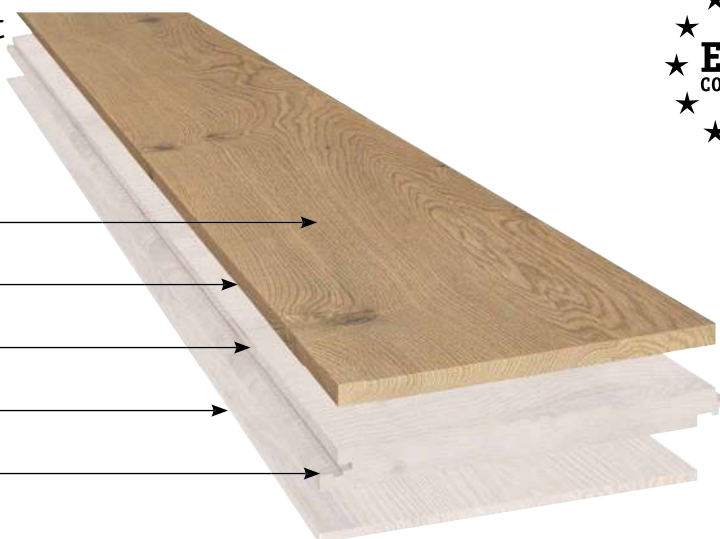

COLLECTION TRADITIONAL

Product structure and technical data

This collection emphasizes the multifaceted and harmonious effect of an oak floor. Specially hand planed surfaces elegantly set every room in scene. At the same time, each plank is truly unique.

The **Traditional Collection** offers a total of eight attractive color variations. In addition to the extraordinary hand planed surfaces, this collection also includes brushed surfaces in modern and interesting color designs.

Whether brushed or hand-planed - every floor from the Traditional collection is expressive and thus gives every room a naturally pleasant living atmosphere.

Installation is also quick and easy thanks to the patented drop-down-click connection.

Specification

Classic Oak single plank

Grading

Rustic: knotty sorting with sapwood content

Surface

Oil coated with natural oil oxidative

Transparent oiled with SafeTOP® technology

Packing

Neutral, wrap-around packaging, with product sticker affixed to the front. Installation instructions and care instructions are included in every other package.

Thermal conductivity

0.14 W/mK

Thermal transmittance

0.12 m² K/W

3-layer ready made parquet with bevel on 4 sides

Wood moisture 7 % (+/- 2 %)

Oxidative oiled surface

wear layer of Oak, approx. 4 mm

Middlelayer 9 mm

Backing 2 mm

Drop Down connection

DROP DOWN

Packing unit	Collection Traditional	(maximum 25% short length per package)	
15/4 x 190 x 1,900 mm	8 Planks	= 1 Box	= 2.8888 m²
	40 Boxes	= 1 Pallet	= 115.520 m²
	12 Pallets	= 20' Container	= 1,386.240 m²
	24 Pallets	= 40' Container	= 2,772.420 m²