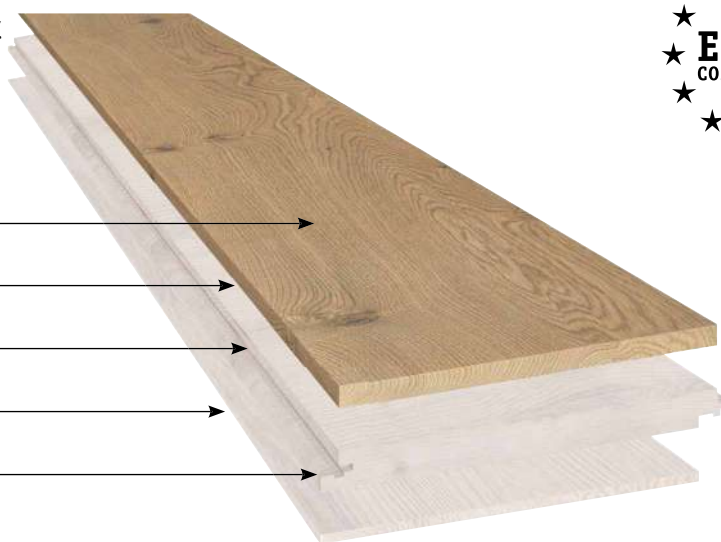

### Specification

Oak wooden 1-strip flooring

### 3-layer ready made parquet with bevel on 4 sides

Wood moisture 7 % (+/- 2 %)

Oxidative oiled surface

wear layer of Oak, 3 mm

Middlelayer 9 mm

Backing 2 mm

Drop Down connection

Packing unit	Collection NEW Timed		
14 x 190 x 1.900 mm	8 Planks	= 1 Box	= 2.888 m <sup>2</sup>
	40 Boxes	= 1 Pallet	= 115.52 m <sup>2</sup>
	12 Pallets	= 20' Container	= 1,386.24 m <sup>2</sup>
	24 Pallets	= 40' Container	= 2,772.48 m <sup>2</sup>