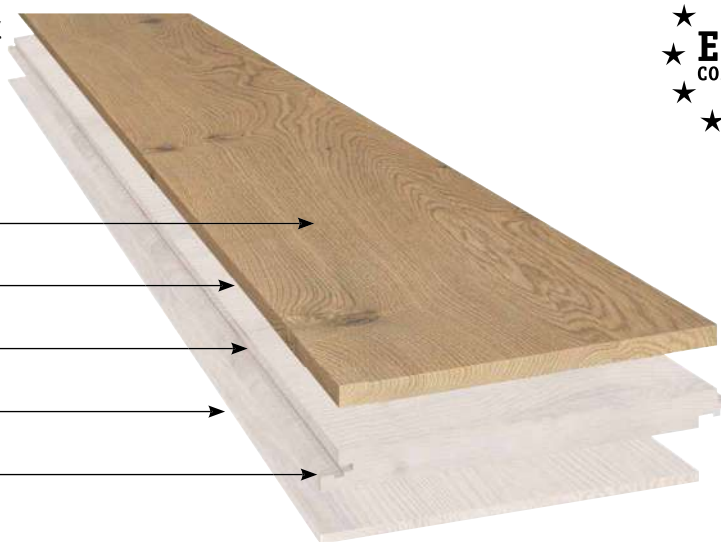

### Specification

Oak wooden 1-strip flooring

## 3-layer ready made parquet with bevel on 4 sides

Wood moisture 7 % (+/- 2 %)

Oxidative oiled surface

wear layer of Oak, 3 mm

Middlelayer 9 mm

Backing 2 mm

Drop Down connection

**DROP DOWN**