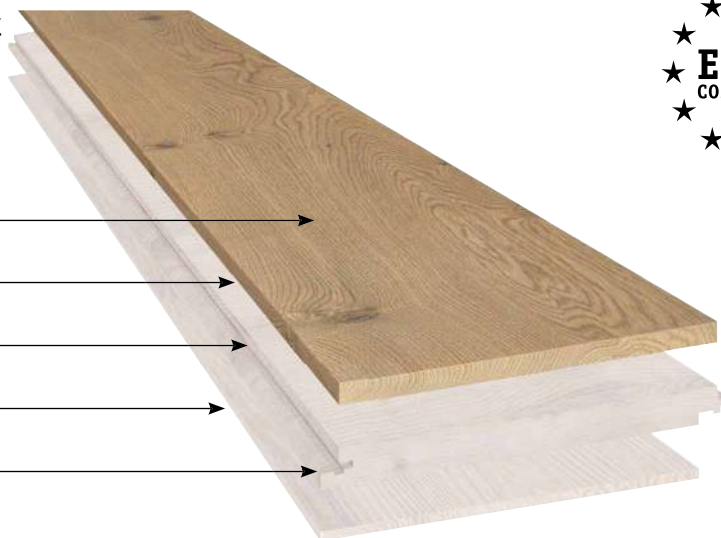

Thanks to the patented drop-down click connection, the wood flooring can be installed quickly and precisely - both floating and fully glued.

Specification

Classic oak wooden 1-strip flooring

Grading

Nature: almost no knots and without sapwood

0.14 W/mK

Thermal transmittance

0.12 m² K/W

3-layer ready made parquet with bevel on 4 sides

Wood moisture 7 % (+/- 2 %),

Oxidative oiled surface

Toplayer oak, approx. 3 mm

Middlelayer 9 mm

Backing 2 mm

Drop Down connection

DROP DOWN

Packing unit	Collection Glory	(Shorten length included in package)	
14/3 x 190 x 1,900 mm	8 Planks	= 1 Box	= 2.888 m ²
	40 Boxes	= 1 Pallet	= 115.52 m ²
	12 Pallets	= 20' Container	= 1,386.24 m ²
	24 Pallets	= 40' Container	= 2,772.48 m ²