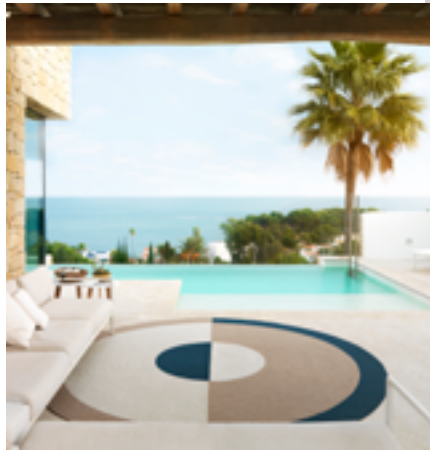

Palma PLR

In & outdoors

PLR

*Customizable | Personalizable | Personnalisable

Designer | Diseñador | Designer MY NOW

Colors | Colores | Couleurs 23, 27 & 41 / 36, 27, 41

Pile | Altura | Hauteur 0,35 in / 9 mm

Weight | Peso | Poids 7,54 oz/sqft / 2.300 g/m²

Max. wide | Anchura máxima | Largeur max. 9' / 3 m

70 % Polypropylene + 30% Polyester | 70 % Polipropileno + 30% Polierster

6'x6' | 200x200cm

8'x8' | 250x250 cm

9'x9' | 275x275 cm

CERTIFICATES

- It will pass through flammability test 16CFR-1630 (FF1-70).
- It will pass through UVR transmission test AATCC183-210.
- It will pass through Mildew resistance properties test. AATCC 174-20017 AATCC 30.
- It will pass through colour fastness test, colour staining - in the level of 4/4.5.
- Colour fastness to dry and wet crocking - 4.
- Colour fastness to light AATCC 16.3 after 300 Hours - 4.

www.nowcarpets.com

NOW CARPETS USA INC

174 FIFTH AVENUE, SUITE 503
NEW YORK, NY 10010 (USA)
TEL: +1 646 583 2949
usa@nowcarpets.com

NOW CARPETS USA INC

2727 PONCE DE LEÓN BVLVD
CORAL GABLES, FL 33134(USA)
TEL: +1 646 583 2949
usa@nowcarpets.com

NOW CARPETS S.C.

Pº INDEPENDENCIA 8 DUP. 2º
50004 ZARAGOZA (SPAIN)
TEL: +34 976 46 36 45
now@nowcarpets.com

NOW CARPETS MIDDLE EAST

G-058, TECHNO HUB 1, SILICON OASIS,
DUBAI, UNITED ARAB EMIRATES
T: +971 4 339 8019
info@nowcarpets.ae