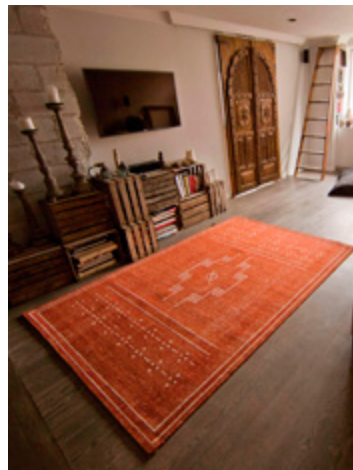

Connection

Hand-knotted

CNN

Standard size

Designer | Diseñador | Designer: Jose Albors.

80% wool + 20% bamboo | 80% lana + 20% bambú | 80% laine + 20% bambou.

Height | Altura | Hauteur: 0,39 in | 10 mm

Weight | Peso | Poids: 12 oz/ft² | 3.750 gr/m²