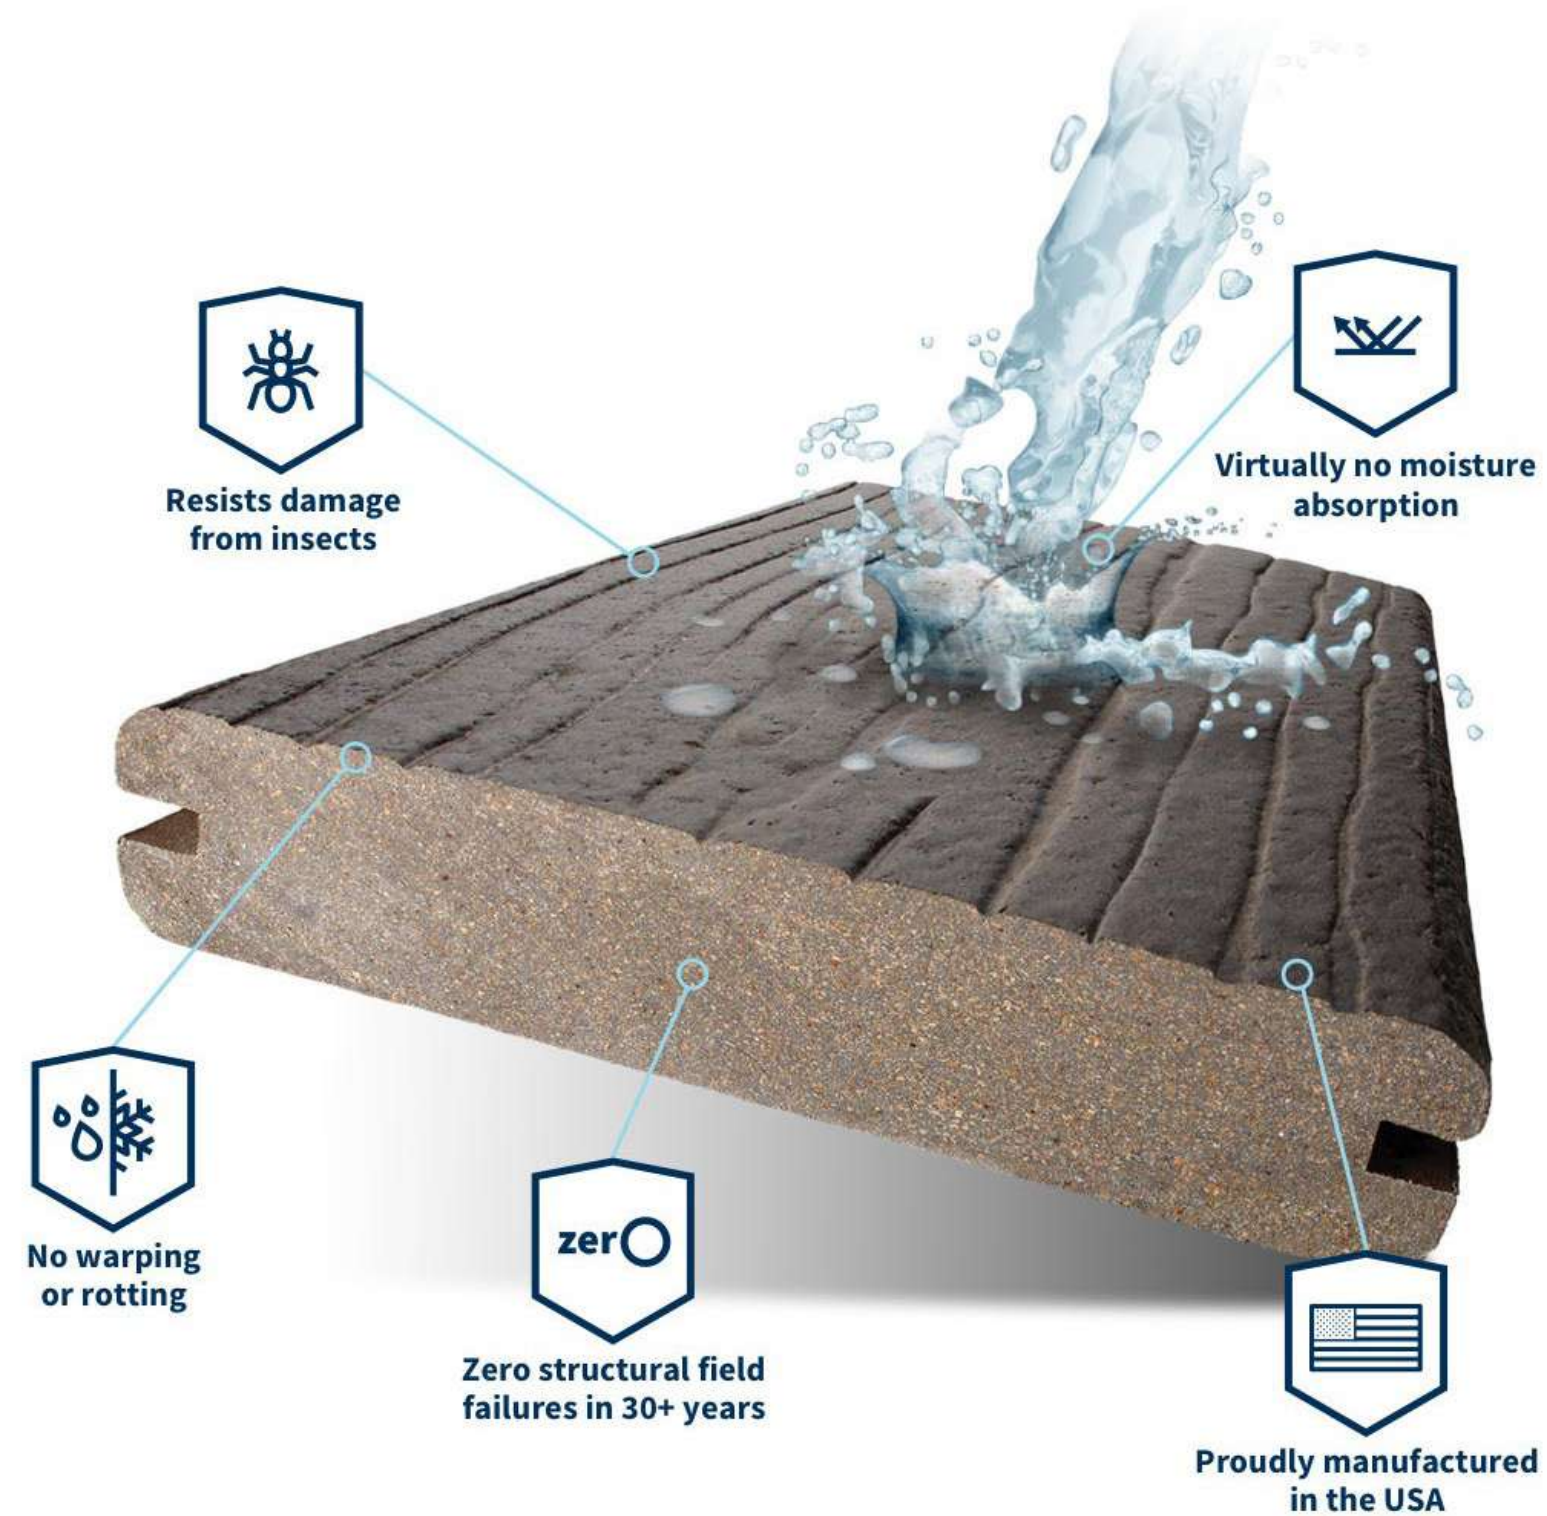

Moisture Shield

- Offers the appearance of real wood while delivering enhanced durability
- Diamond Coating Technology provides resistance against salt water corrosion allowing underwater installation without degradation.
- Reduced heat absorption by almost 30% compared to traditional wood due to cool deck technology.